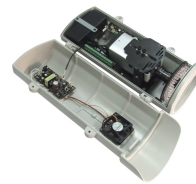

SAH725

SAB754

Features

- Waterproof complies with the IP67 standard
- Side opening, easy to install camera
- Die-cast aluminium, resistant to impacts
- 25 kg (55lb.) load rating
- Easy installation
- Resistant to salt damage
- Sturdy joint
- Internal cable management
- 6mm tempered glass cover
- Available accessories: sunshield, heater, camera power supply and blower

<Side Open>

Specifications

Model Name	SAH725				SAB754
Construction	Aluminum				Aluminum
Color	White				White
Dimensions (WxHxD) mm	422 x 174 x 145				172 x 144 x 114
Weight	2300g				600g
Power Consumption	--	25W (MAX.)	25W (MAX.)	30W (MAX.)	
Environment					
Operating temperature	-30°C (-22°F) ~ 50°C (122°F)				
Operating humidity	90% RH (max)				
Storage temperature	-40°C (-40°F) ~ 60°C (140°F)				
Power	NO	AC24V	AC230V	AC90~260V	
Ordering Information	SAH725+SAB754	SAH725HB-2 +SAB754	SAH725H-7+SAB754	SAH725HB-7+SAB754	
		Heater & blower included	Heater included	Heater & blower included	